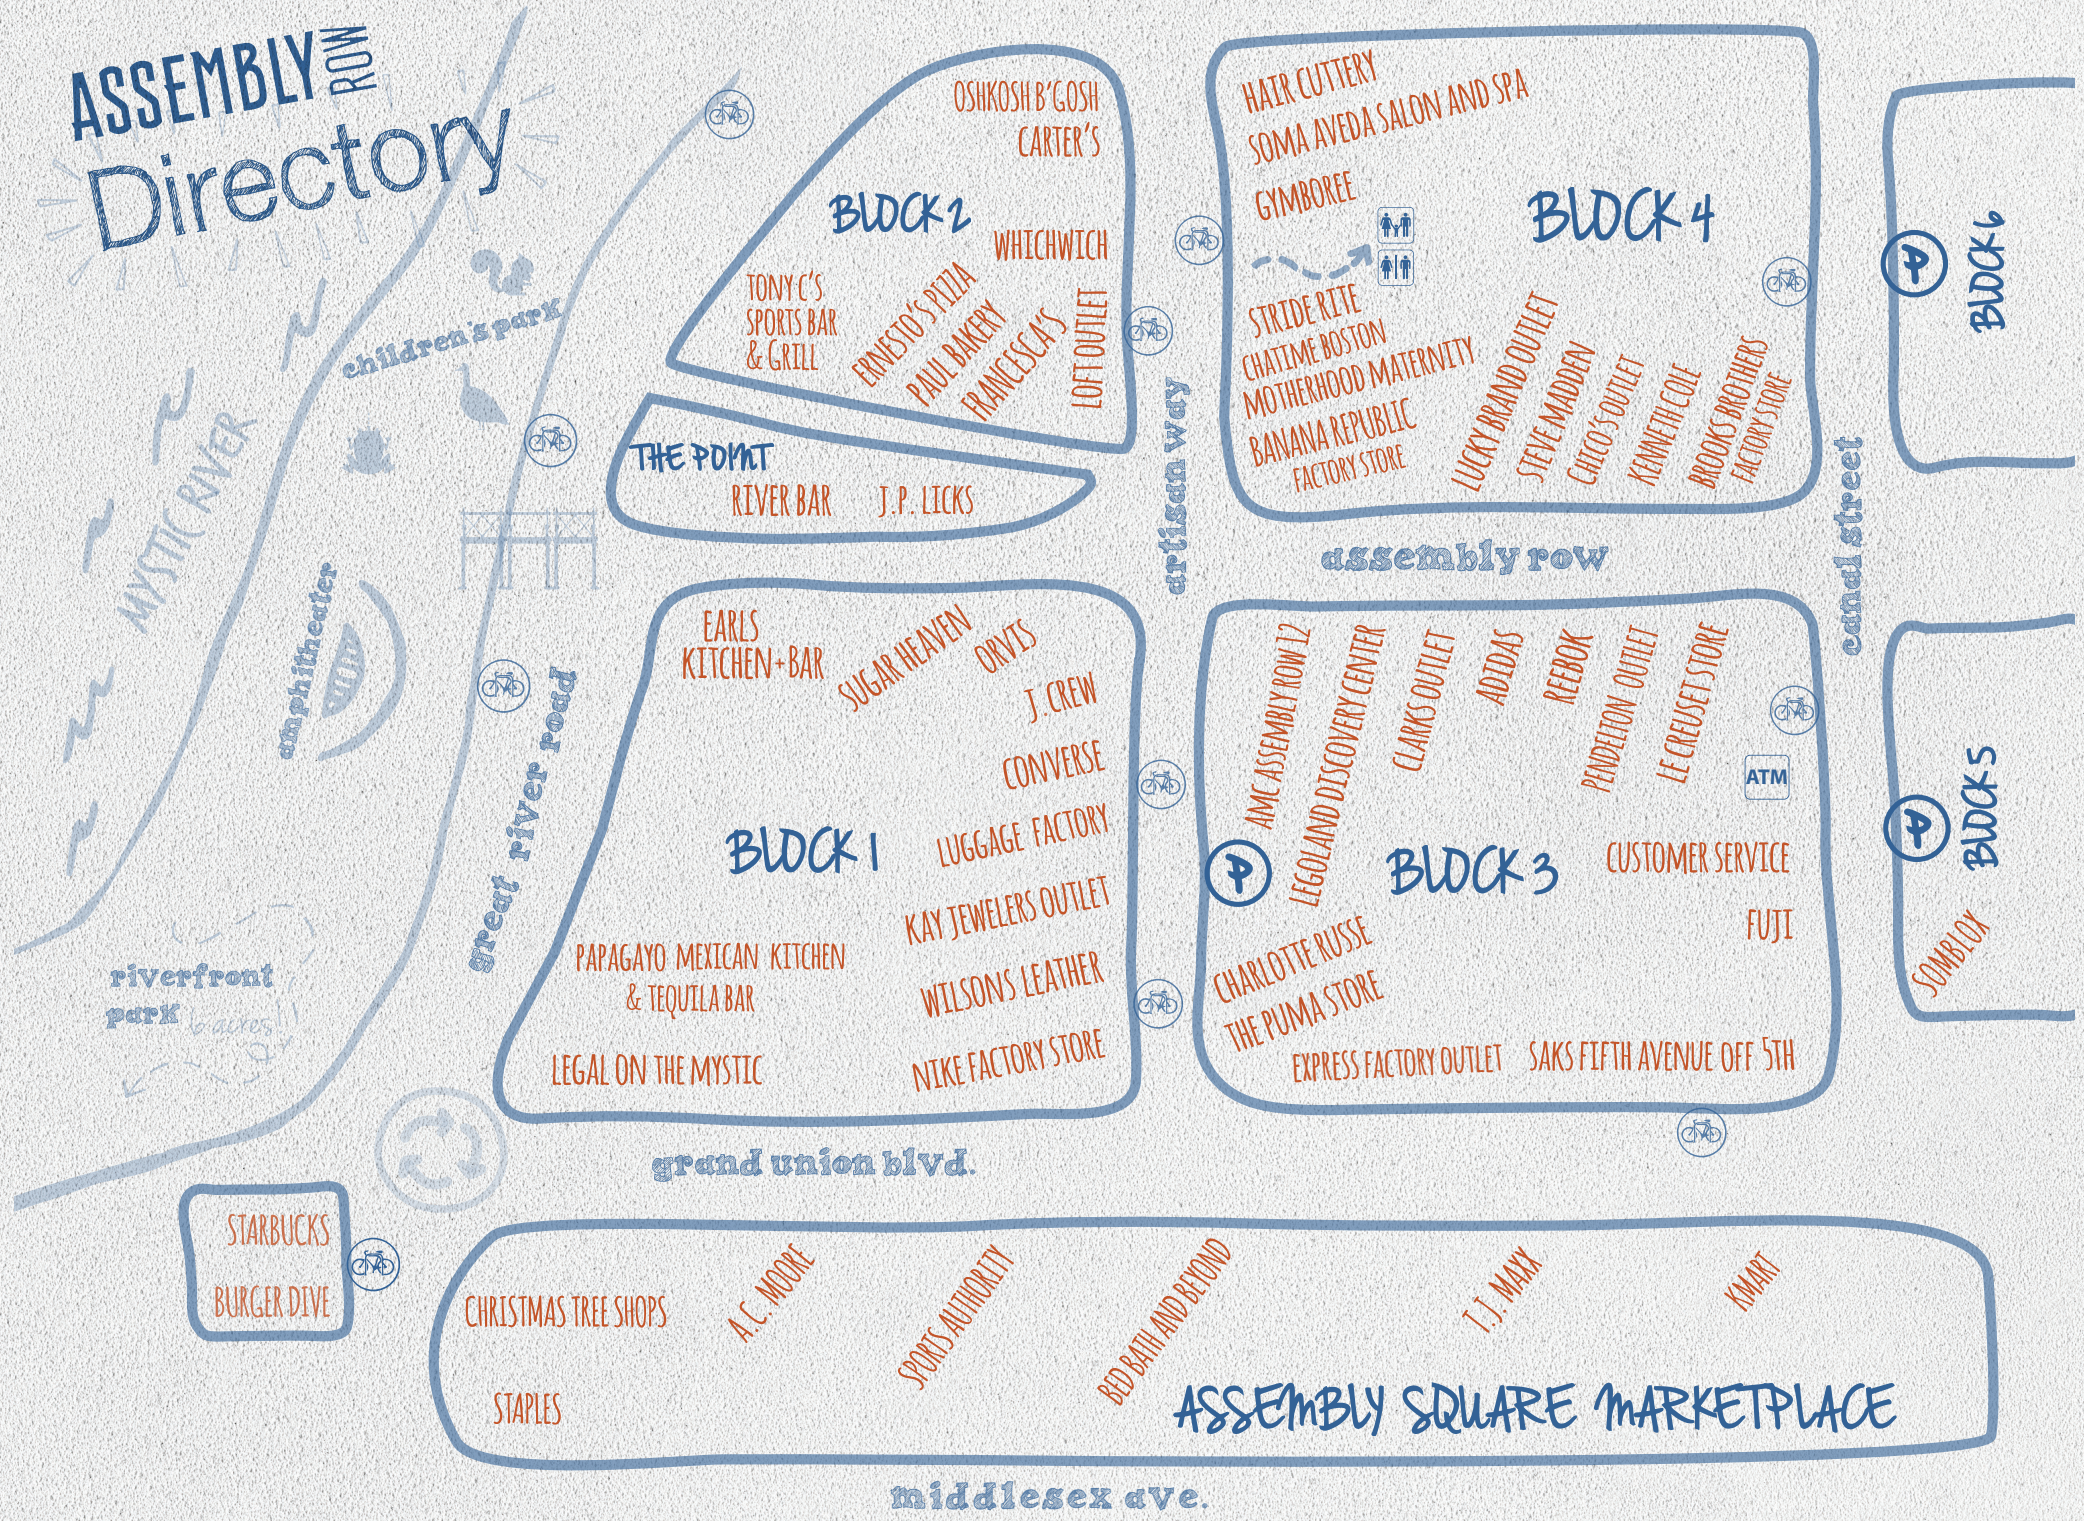

ASSEMBLY ROW Directory

STARBUCKS
BURGER DIVE

CHRISTMAS TREE SHOPS

STAPLES

A.C. MOORE

SPORTS AUTHORITY

BED BATH AND BEYOND

T.J. MAXX

riverfront park

amphitheater

children's park

BLOCK 2

BLOCK 4

THE POINT

RIVER BAR J.P. LICKS

BLOCK 1

BLOCK 2

CARTER'S
ERNESTO'S PIZZA
FRANCESCA'S
LOFT OUTLET
OSHKOSH B'GOSH
PAUL BAKERY
TONY C'S SPORTS BAR & GRILL
WHICHWICH

THE POINT

J.P. LICKS
RIVER BAR

HERE COMES THE NEIGHBORHOOD!

STORES AND RESTAURANTS ARE OPENING ALL SUMMER LONG. PLEASE CHECK IN WITH ANY ASSEMBLY ROW TEAM MEMBER OR CHECK OUT ASSEMBLYROW.COM TO FIND OUT WHO'S OPEN AND WHO IS OPENING SOON FROM THE LIST BELOW.

BLOCK 3

ADIDAS
AMC ASSEMBLY ROW 12
CHARLOTTE RUSSE
CLARKS OUTLET
EXPRESS FACTORY OUTLET
FUJI
LE CREUSET STORE
LEGOLAND DISCOVERY CENTER
PENDLETON OUTLET
REEBOK
SAKS FIFTH AVENUE OFF 5TH
THE PUMA STORE

BLOCK 4