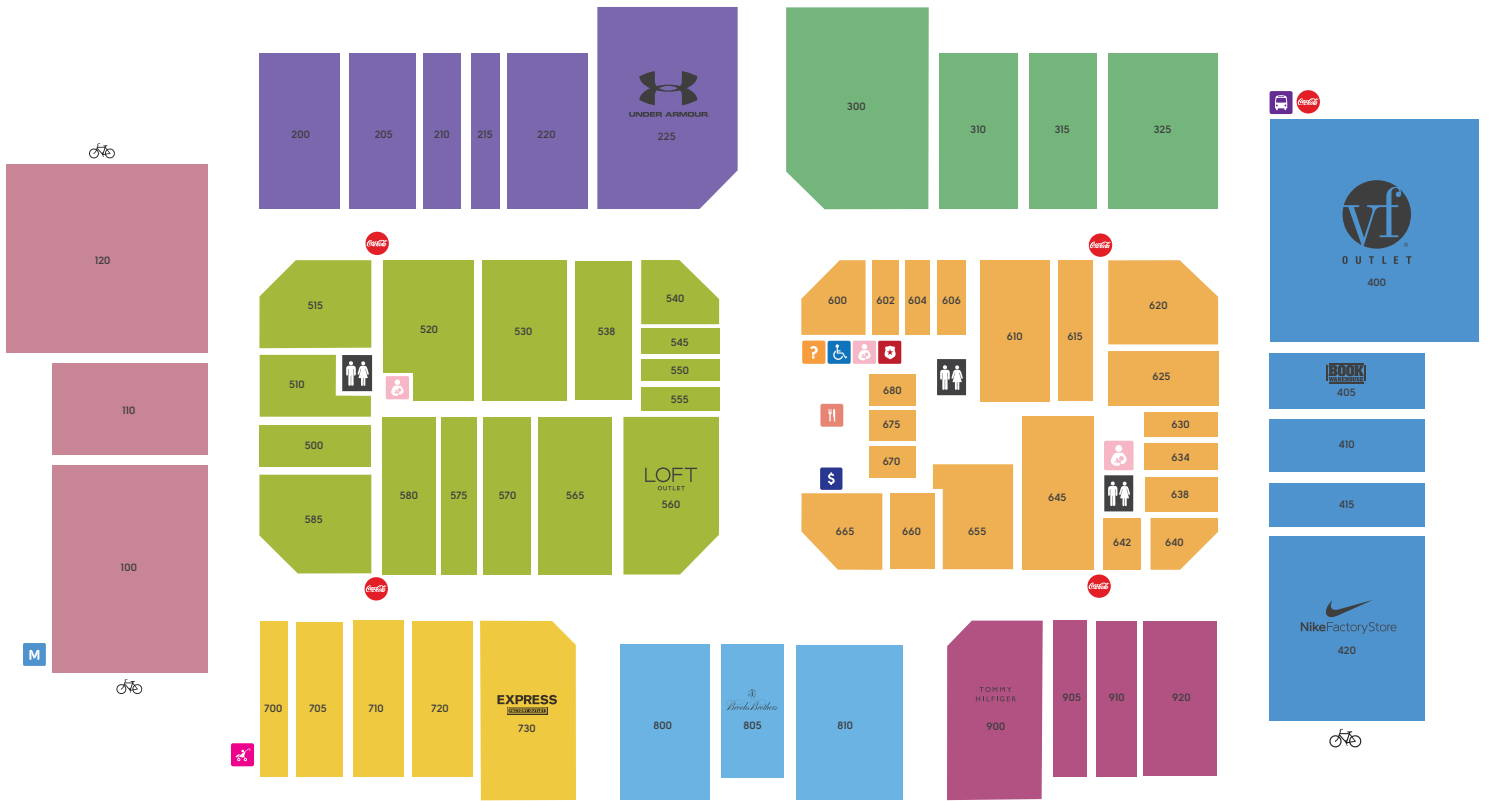

Outlets of DES MOINES

Children's Apparel

- 610 Carter's Babies and Kids
- 420 Nike Factory Store
- 615 OshKosh B'gosh
- 225 Under Armour
- 400 VF Outlet

Health & Beauty

- 655 Bath & Body Works
- 642 Brow Beauty
- 606 Fragrance Outlet
- 638 GNC

Men's Apparel

- 575 ASICS
- 805 Brooks Brothers Factory Store
- 570 Converse
- 730 Express Factory Outlet
- 538 Levi's Outlet Store
- 420 Nike Factory Store
- 200 SKECHERS
- 900 Tommy Hilfiger
- 225 Under Armour
- 400 VF Outlet

Women's & Men's Apparel

- 575 ASICS
- 805 Brooks Brothers Factory Store
- 570 Converse
- 730 Express Factory Store
- 538 Levi's Outlet Store
- 420 Nike Factory Store
- 200 SKECHERS
- 900 Tommy Hilfiger
- 225 Under Armour
- 400 VF Outlet

Food & Specialty Food

- 604 Auntie Anne's Pretzels
- 675 Charleys Philly Steaks
- 680 Teriyaki Boys

Home Furnishings

- 905 Kitchen Collection
- 640 Le Creuset

Jewelry & Accessories

- 805 Brooks Brothers Factory Store
- 730 Express Factory Outlet
- 660 francesca's
- 600 Kay Jewelers Outlet
- 205 maurice's
- 665 Vera Bradley
- 540 Zales Outlet

Specialty

- 405 Book Warehouse
- 210 Direct Tools
- 630 Lids
- 620 Toys R Us Express
- 602 Yankee Candle

Women's Apparel

- 575 ASICS
- 805 Brooks Brothers Factory Store
- 570 Converse
- 730 Express Factory Outlet
- 660 francesca's
- 645 Lane Bryant Outlet
- 538 Levi's Outlet Store
- 560 LOFT Outlet
- 205 maurice's
- 420 Nike Factory Store
- 200 SKECHERS
- 900 Tommy Hilfiger
- 910 Torrid
- 225 Under Armour
- 665 Vera Bradley
- 400 VF Outlet

Footwear

- 575 ASICS
- 570 Converse
- 310 Famous Footwear
- 420 Nike Factory Store
- 530 Rack Room Shoes
- 200 SKECHERS
- 225 Under Armour

Sports & Fitness

- 575 ASICS
- 570 Converse
- 420 Nike Factory Store
- 225 Under Armour